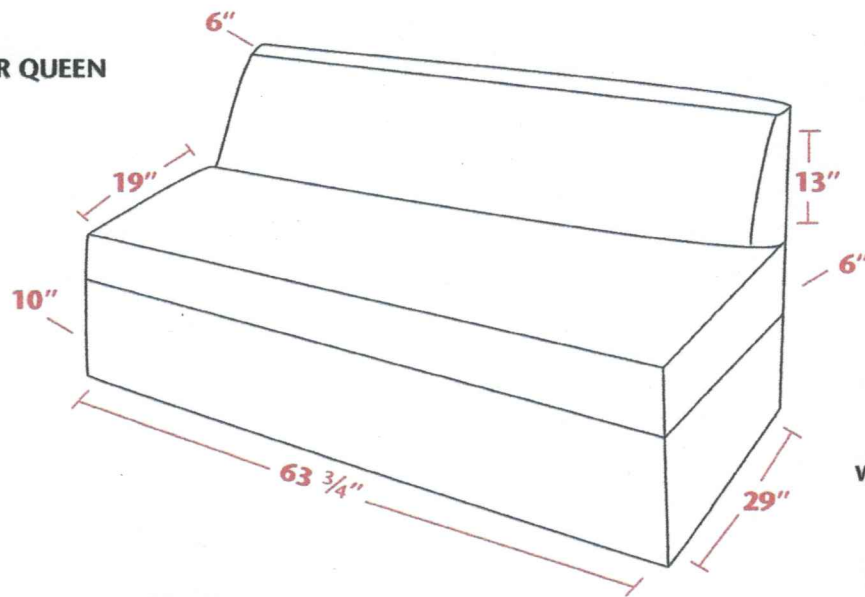

ARMLESS SOFA

(SHOWN IN OUTBACK II PEARL)

SPECS FOR QUEEN

WEDGE CUSHION DETAIL

Specs

- Can be used as an add-on sofa to The New Yorker, Cosmopolitan or Metropolitan systems.
- SPEC-SOFA100-3 Twin Armless Sofa 42 $\frac{3}{4}$ " wide
- SPEC-SOFA100-4 Full Armless Sofa 57 $\frac{3}{4}$ " wide
- SPEC-SOFA100-5 Queen Armless Sofa 63 $\frac{3}{4}$ " wide
- Available in all of our current sofa colors or COM (approx. 12 yds.)