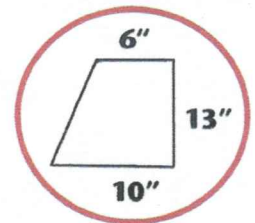

ARMLESS SOFA

(SHOWN IN OUTBACK II PEARL)

SPECS FOR QUEEN

WEDGE CUSHION DETAIL

Specs

- Can be used as an add-on sofa to The New Yorker, Cosmopolitan or Metropolitan systems.
- SPEC-SOFA100-3 Twin Armless Sofa 42 $\frac{3}{4}$ " wide
- SPEC-SOFA100-4 Full Armless Sofa 57 $\frac{3}{4}$ " wide
- SPEC-SOFA100-5 Queen Armless Sofa 63 $\frac{3}{4}$ " wide
- Available in all of our current sofa colors or COM (approx. 12 yds.)